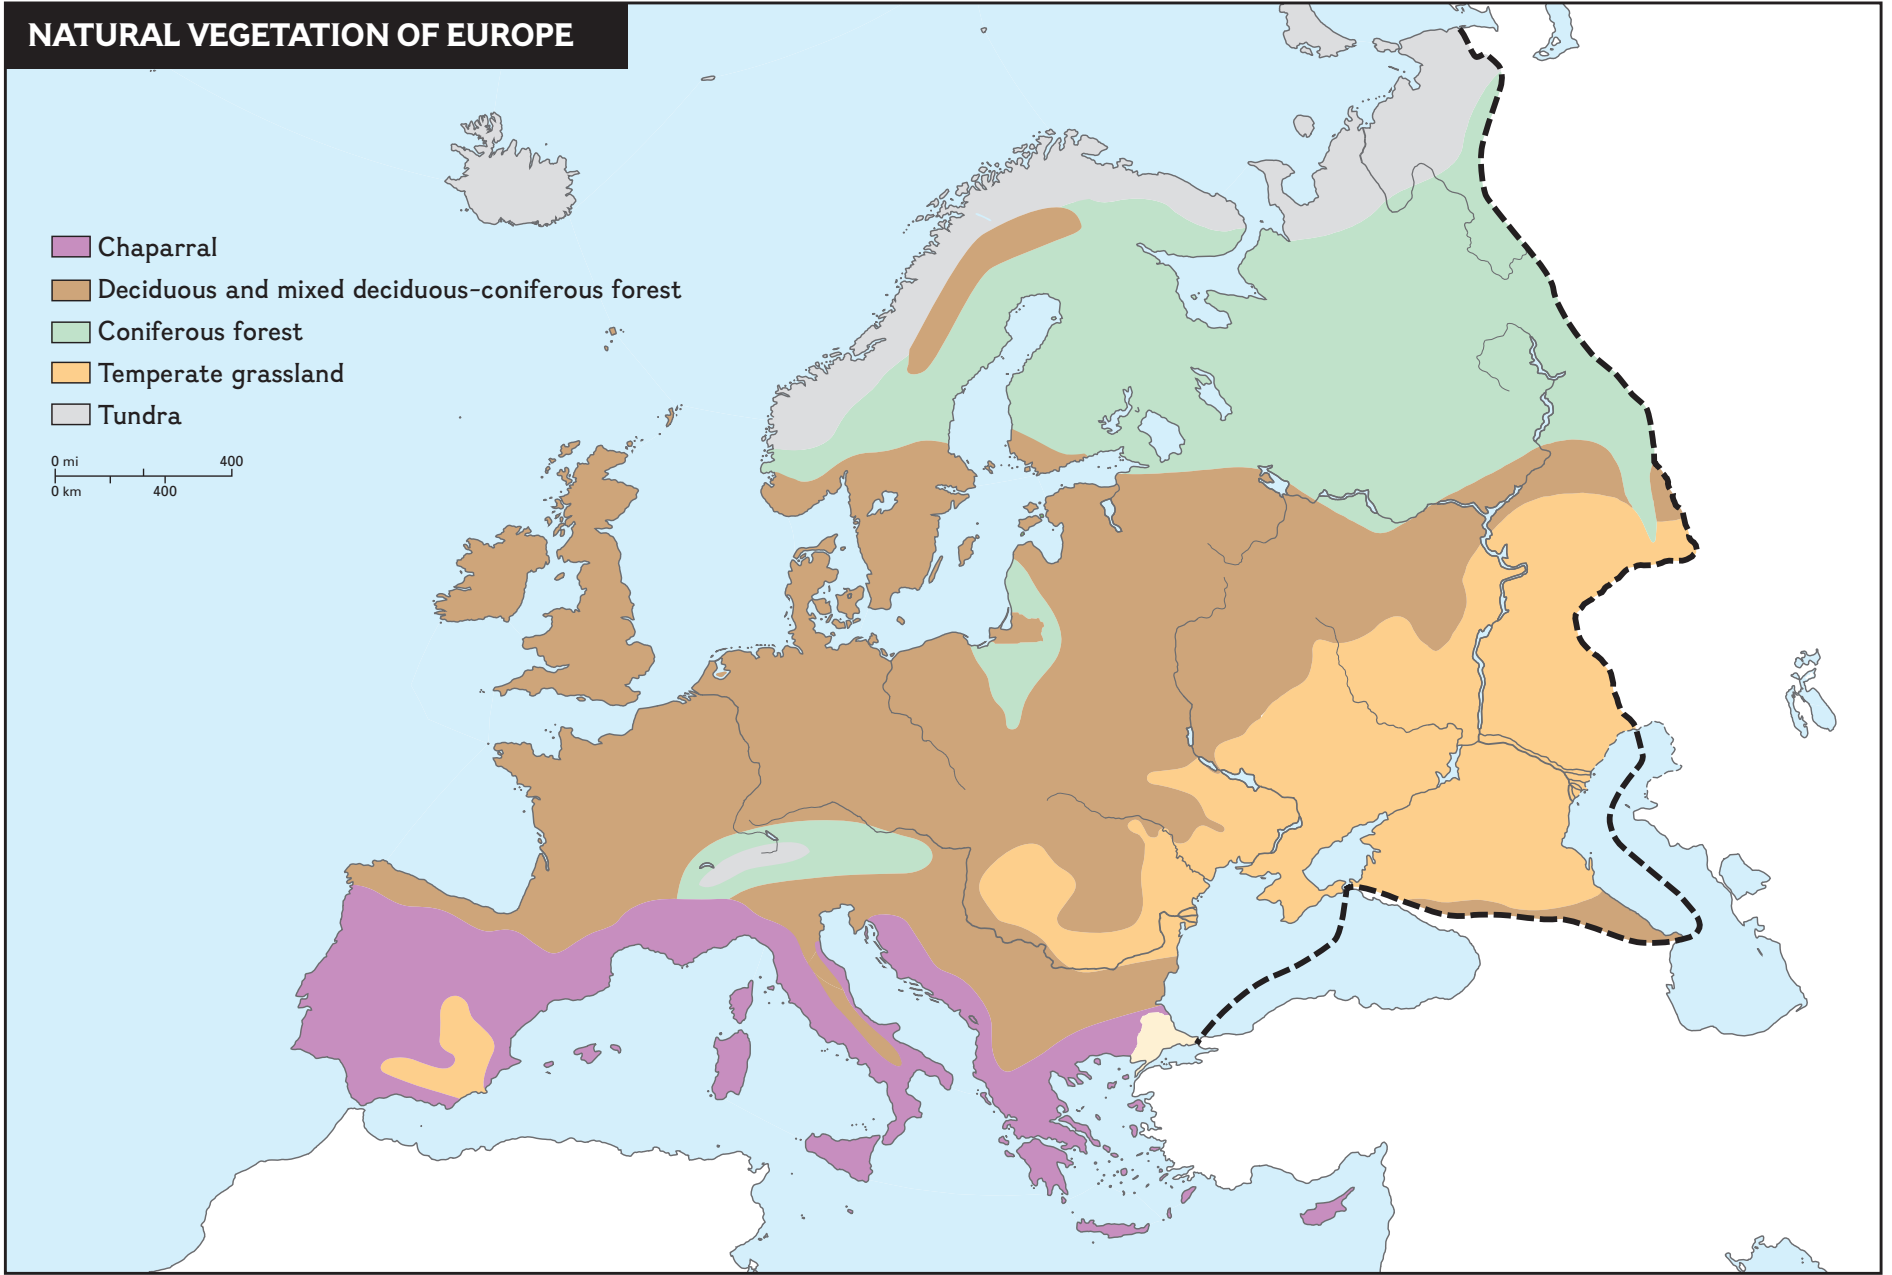

Name _____

Date _____

NATURAL VEGETATION OF EUROPE

- Chaparral
- Deciduous and mixed deciduous-coniferous forest
- Coniferous forest
- Temperate grassland
- Tundra

0 mi 400
0 km 400

© 2012 National Geographic Society